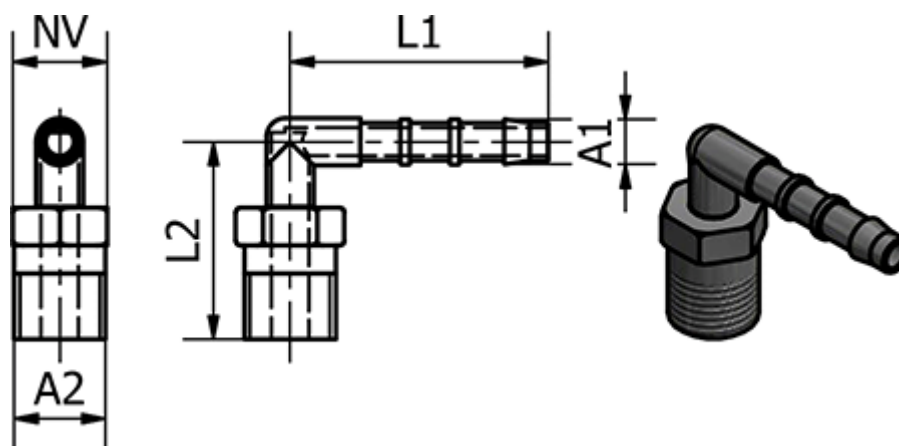

Article number: 58632332

Description: Tube Connector 32.332, Ø6 - R 1/8"  
Angle

## Measures

Ext. hose diameter A1 = 6

L1 = 21

L2 = 28.5

NV = 10

Thread A2 = R 1/8"